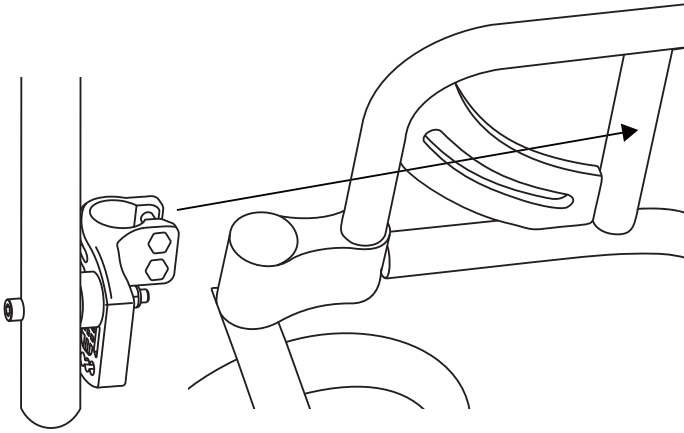

424000000018

karma
A Better Wheelchair, A Better Fit

Model

VIP 515

L 25mm

4X

4X

φ 7/8"

4X

1X

1-1

1-2

1-3

2-1

2-2

2-3