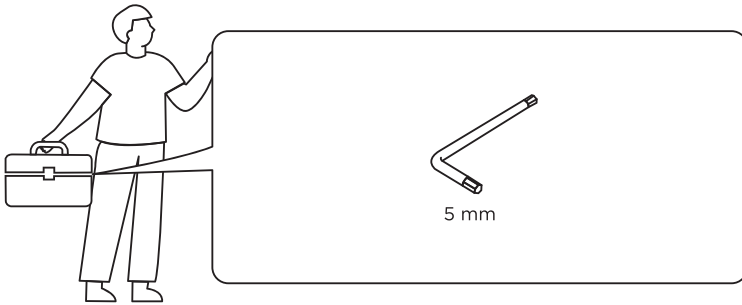

424000000018

karma
A Better Wheelchair, A Better Fit

Model

VIP 515

L 25mm

4X

4X

φ 7/8"

4X

1X

1-1

1-2

1-3

2-1

2-2

2-3