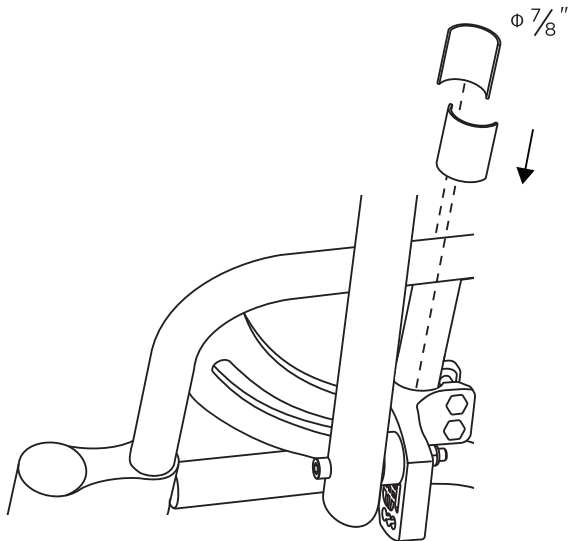

424000000018

karma
A Better Wheelchair, A Better Fit

Model

VIP 515

L 25mm

4X

4X

φ 7/8"

4X

1X

1-1

1-2

1-3

2-1

2-2

2-3