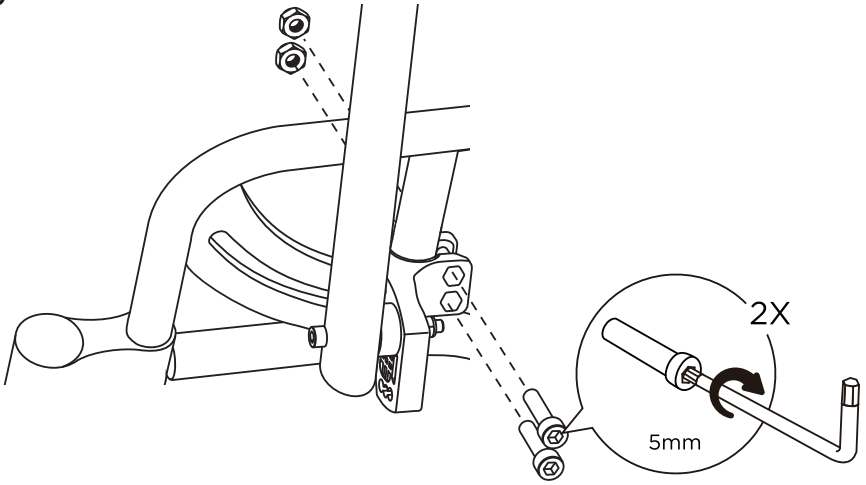

424000000018

karma
A Better Wheelchair, A Better Fit

Model

VIP 515

L 25mm

4X

4X

φ 7/8"

4X

1X

1-1

1-2

1-3

2-1

2-2

2-3