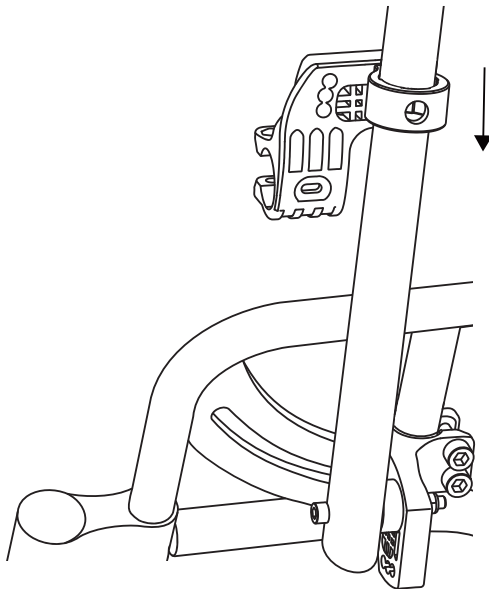

424000000018

karma
A Better Wheelchair, A Better Fit

Model

VIP 515

L 25mm

4X

4X

φ 7/8"

4X

1X

1-1

1-2

1-3

2-1

2-2

2-3