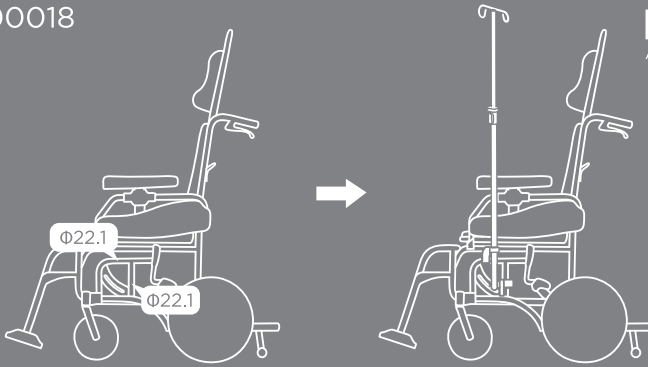

424000000018

karma
A Better Wheelchair, A Better Fit

Model

VIP 515

L 25mm

4X

4X

φ 7/8"

4X

1X

1-1

1-2

1-3

2-1

2-2

2-3