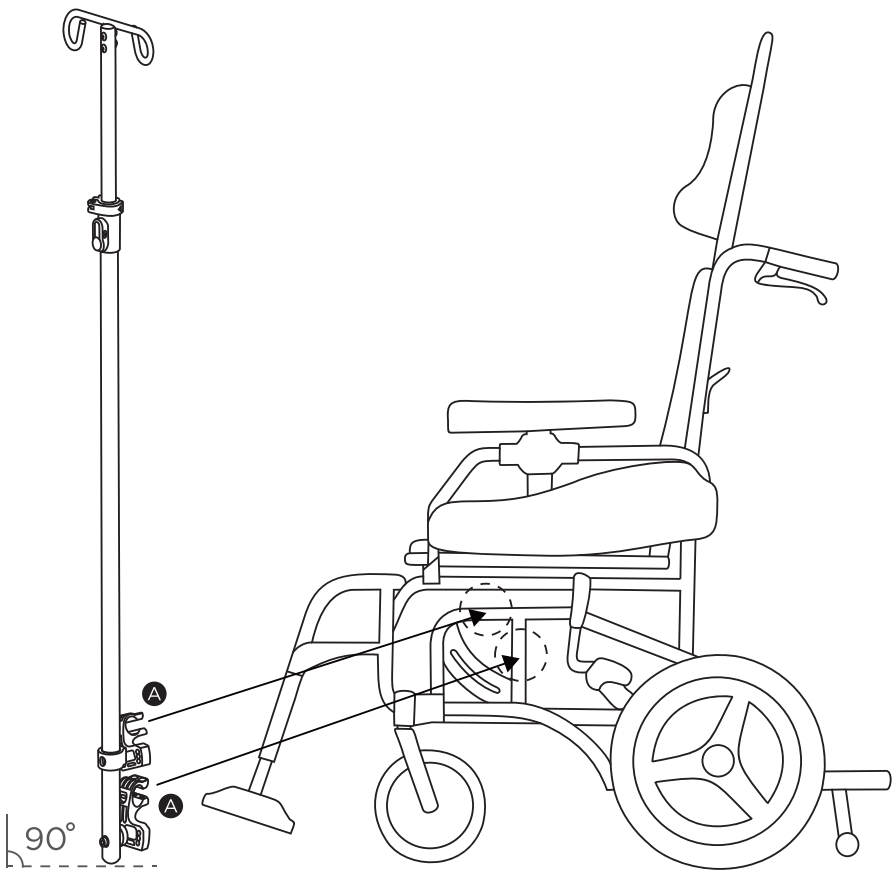

424000000018

karma
A Better Wheelchair, A Better Fit

Model

VIP 515

L 25mm

4X

4X

φ 7/8"

4X

1X

1-1

1-2

1-3

2-1

2-2

2-3